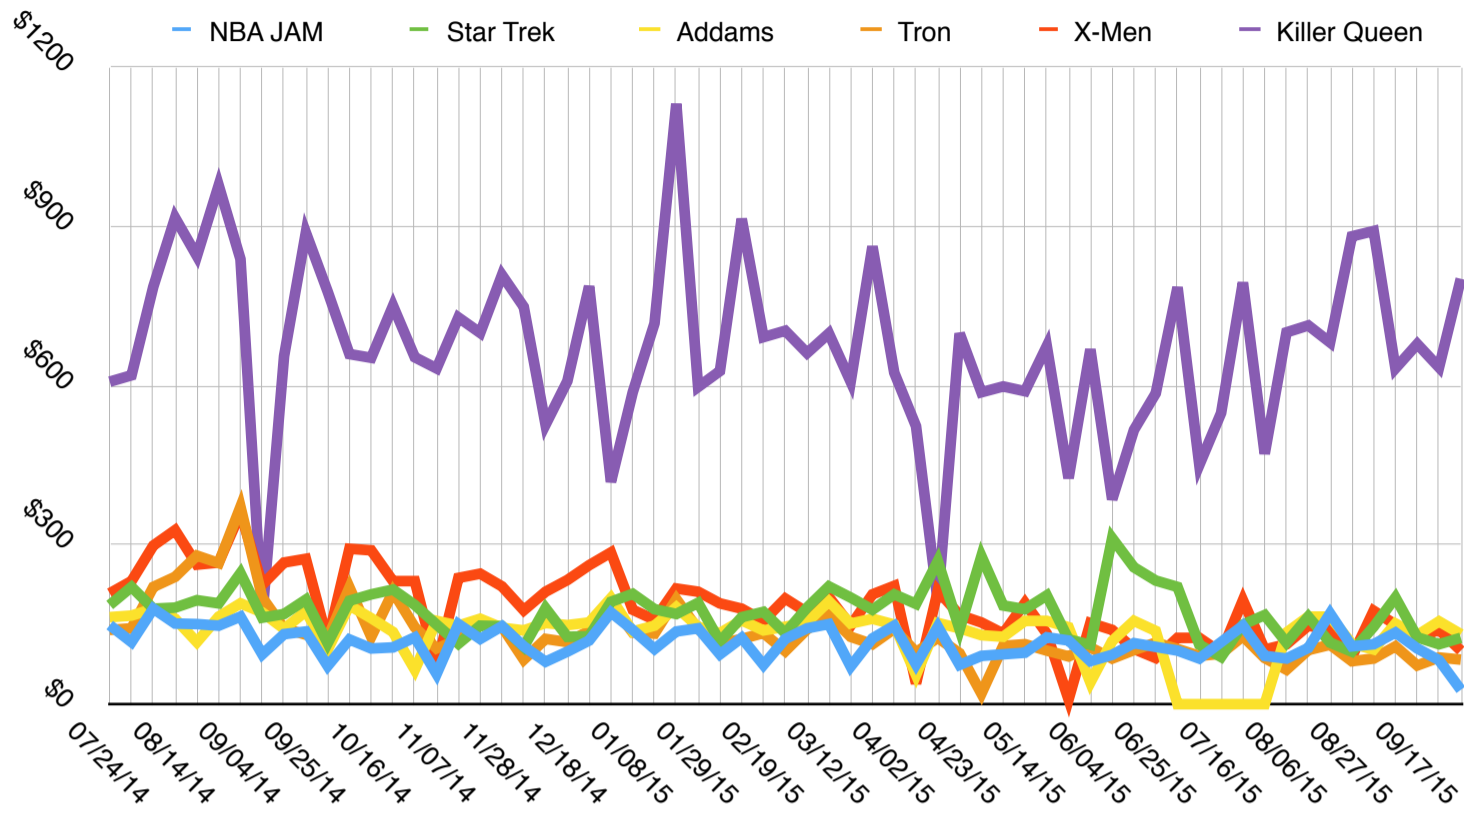

NBA JAM	Star Trek	Addams	Tron	X-Men	Killer Queen
07/24/14	$149	$187	$164	$140	$209	$608
07/31/14	$117	$221	$167	$143	$232	$620
08/07/14	$180	$180	$180	$221	$299	$787
08/14/14	$152	$182	$161	$240	$328	$917
08/21/14	$151	$196	$117	$280	$263	$845
08/28/14	$148	$190	$165	$266	$267	$978
09/04/14	$165	$247	$190	$372	$361	$839
09/11/14	$94	$163	$173	$201	$225	$165
09/18/14	$132	$170	$142	$143	$267	$656
09/25/14	$137	$197	$175	$131	$274	$889
10/02/14	$72	$115	$103	$125	$119	$778
10/09/14	$122	$195	$186	$220	$293	$660
10/16/14	$105	$207	$162	$127	$290	$653
10/23/14	$107	$216	$136	$212	$232	$751
10/30/14	$126	$187	$65	$145	$232	$654
11/07/14	$57	$150	$157	$105	$71	$633
11/13/14	$151	$114	$148	$122	$238	$729
11/20/14	$123	$148	$161	$150	$246	$700
11/28/14	$147	$147	$144	$146	$222	$809
12/04/14	$109	$108	$139	$84	$177	$749
12/11/14	$80	$181	$153	$123	$212	$527
12/18/14	$99	$127	$149	$117	$234	$609
12/26/14	$120	$128	$154	$138	$262	$788
01/02/15	$173	$193	$200	$189	$286	$419
01/08/15	$140	$208	$137	$135	$178	$588
01/15/15	$104	$179	$148	$133	$159	$718
01/22/15	$137	$170	$183	$198	$218	$1132
01/29/15	$143	$191	$146	$141	$212	$598
02/05/15	$94	$118	$134	$114	$190	$628
02/12/15	$125	$164	$158	$123	$180	$915
02/19/15	$74	$174	$139	$134	$157	$692
02/26/15	$123	$134	$146	$100	$199	$704
03/05/15	$143	$182	$154	$141	$173	$662
03/12/15	$151	$222	$194	$168	$202	$699
03/19/15	$71	$201	$152	$127	$148	$608
03/26/15	$124	$178	$161	$113	$207	$863
04/02/15	$148	$207	$150	$142	$223	$625
04/09/15	$75	$189	$55	$98	$39	$524